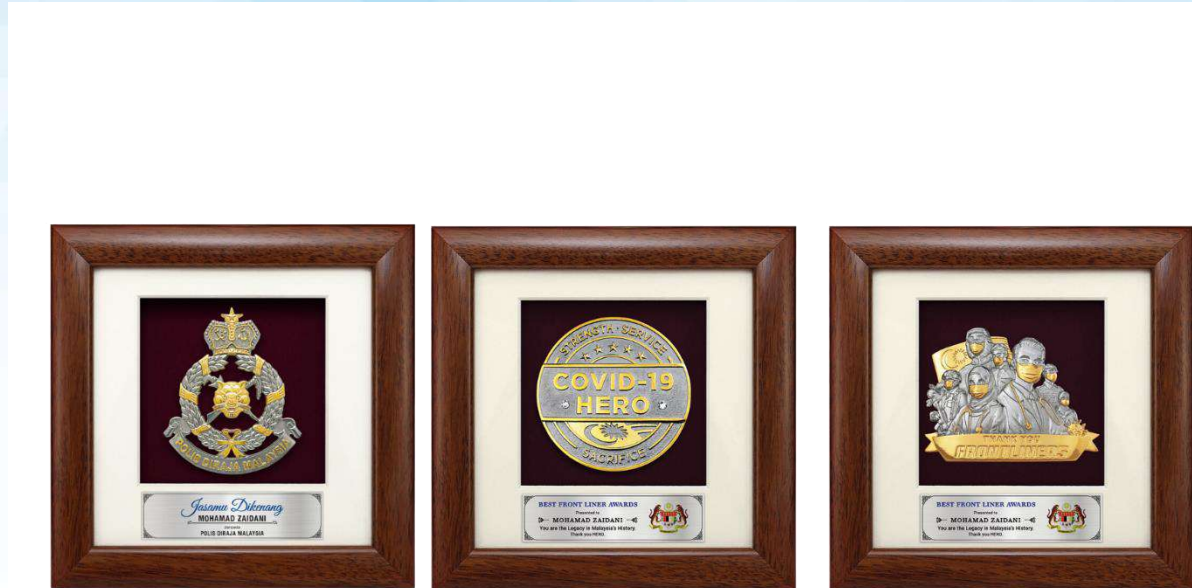

SOLID WOOD FRAME

CHOOSE YOUR FAVORITE PEWTER FOR FRAME 7" X 7"

GOLD PLATED PEWTER

CATEGORY B

Frame Size : Approx. H 17.8 cm x 17.8 cm x 3cm

RM141.00

Made in Malaysia

 149GF Tepak Sireh	 149GFN Tepak Sireh	 179GF Tepak Sireh	 166GF Gong	 166GFN Gong
 202GF Dewan Undangan Sarawak	 201GF Long House Sarawak	 204GF Sarawak Cultural Motif	 163GF Perisai Iban	 176GF Sape
 192GF Hornbill	 157GF Kacip	 2008GF Labu Sayong	 2005GF Sia Basket	 158GF Sompoton
 2016GF Wakid Sabah	 161GF Perahu Lapa Sabah	 147GF Kereta Lembu	 175GF Malaysian Fruits	 169GF Eagle
 235GF Wealth Ship	 2003GF Dragon	 228GF Star Awards	 229GF Star Awards	 225GF Flying Eagle
 203GF PDRM Logo	 207GF Logo Malaysia	 232GF Logo KKM	 231GF COVID-19 Hero Malaysia	 230GF Frontliners Malaysia