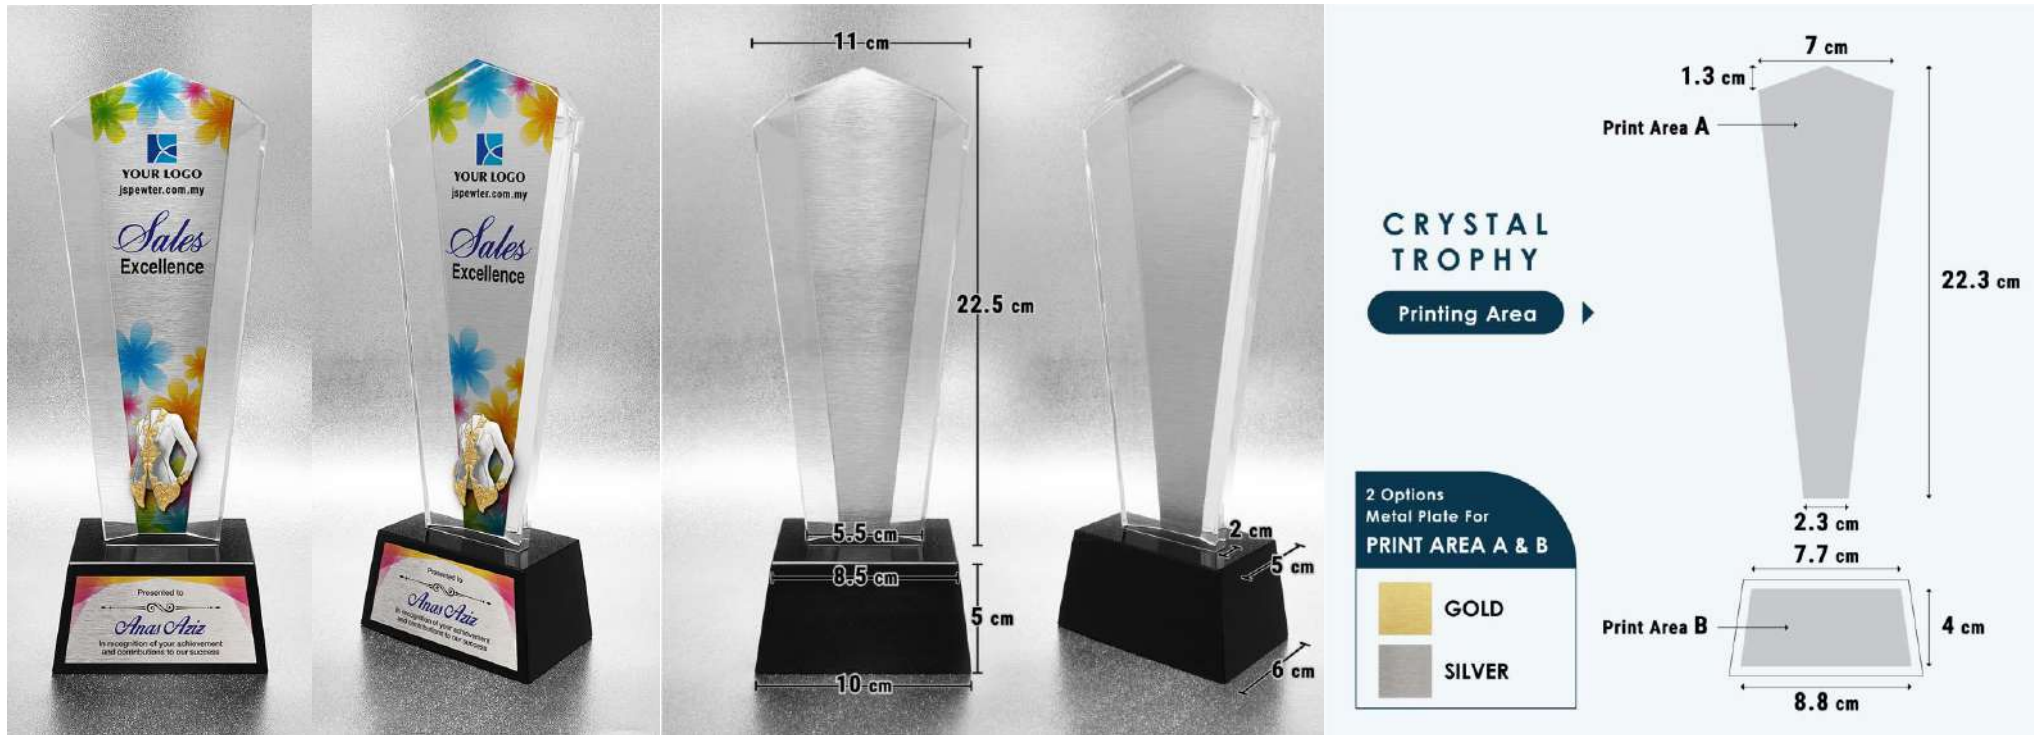

CRYSTAL AWARD THROPHY

Crystal Trophy 11"

Crystal Award Trophy with Gold Plated Pewter : Kebaya Nyonya
Code : CT-144GFS
Gift Box Size : Approx. 18 cm (W) x 33 cm (L) x 7 cm (H)
RM420.00

CRYSTAL TROPHY

1. **FREE**
1. 1 Premium Songket Wooden Gift Box
  2. 2 Custom Made Gold or Silver Metal Plate