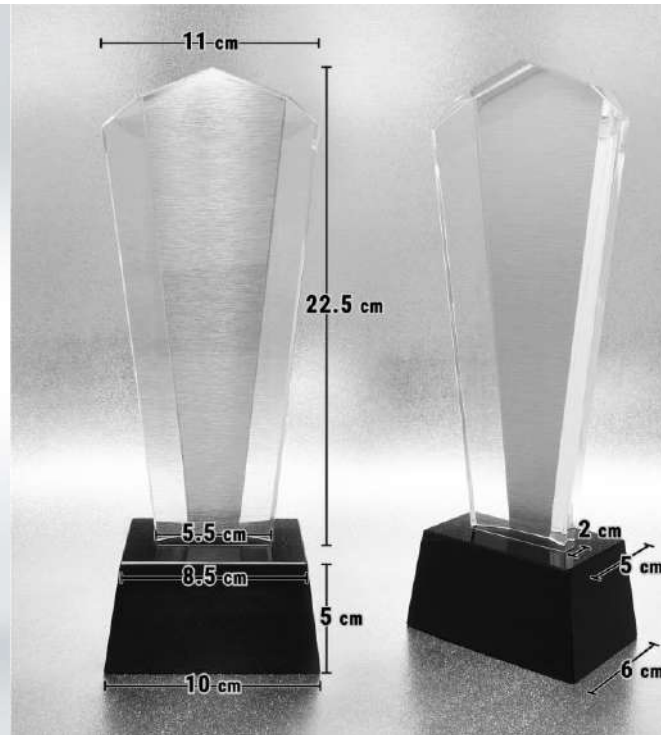

CRYSTAL AWARD THROPHY

Crystal Trophy 11"

CRYSTAL TROPHY
Printing Area

2 Options
Metal Plate For
PRINT AREA A & B
GOLD
SILVER