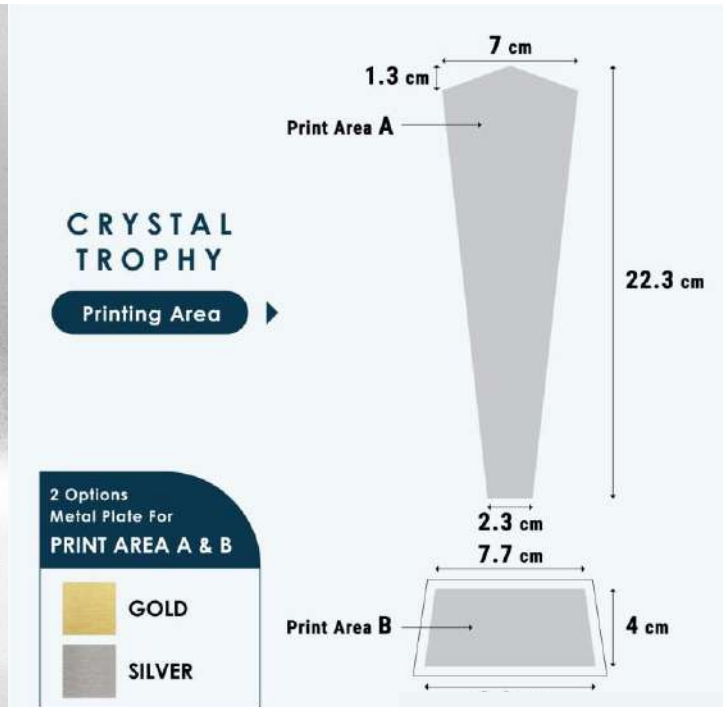

CRYSTAL AWARD THROPHY

Crystal Trophy 11"