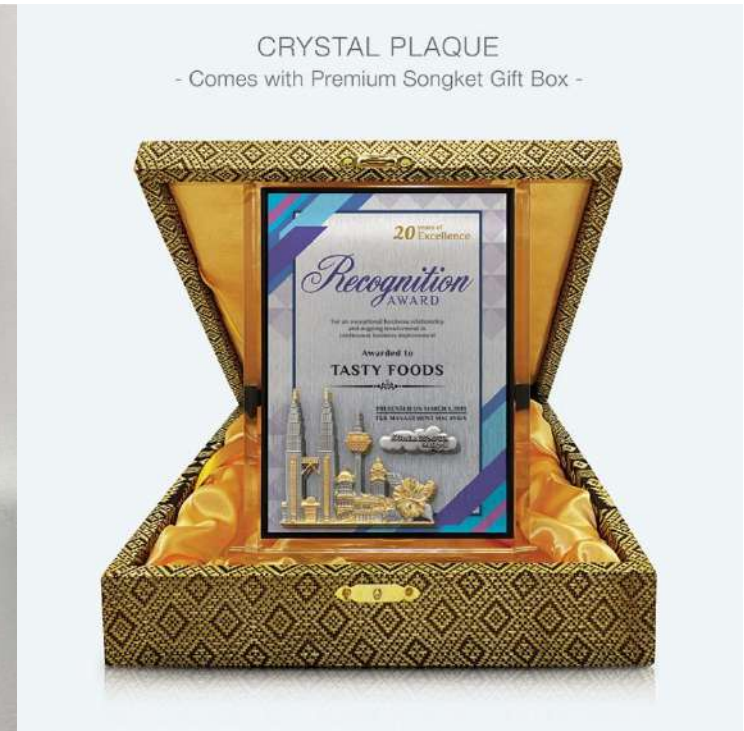

CRYSTAL AWARD PLAQUE

Crystal Size 7" X 9"

Crystal Award Plaque - Achievement Award
Size : 7" x 9" Crystal Award Plaque
RM270.00

CRYSTAL AWARD PLAQUE

Crystal Size 6" X 8"

Crystal Award Plaque - Achievement Award
Size : 6" x 8" Crystal Award Plaque

RM345.00

CRYSTAL PLAQUE 6" x 8" (HORIZONTAL)

FREE

- 1 Premium Songket Wooden Gift Box
- 2 Custom Made Gold or Silver Metal Plate

CRYSTAL AWARD PLAQUE

Crystal Size 6" X 8"

Crystal Award Plaque with Gold Plated Pewter : Malaysia Landmark