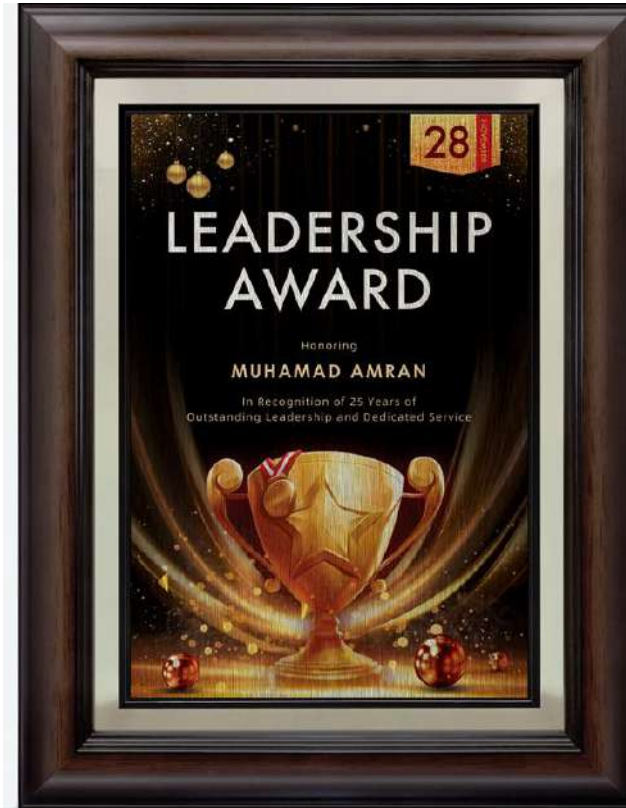

AWARD PLAQUE

WITHOUT PEWTER | FRAME SIZE : 10.5" X 13.5"

Frame Size : 10.5" x 13.5" (Approx. 26.7 cm x 34.7 cm)
RM330.00

Comes With Good Quality
PEARL LINEN BLUE HARDBOARD GIFT BOX