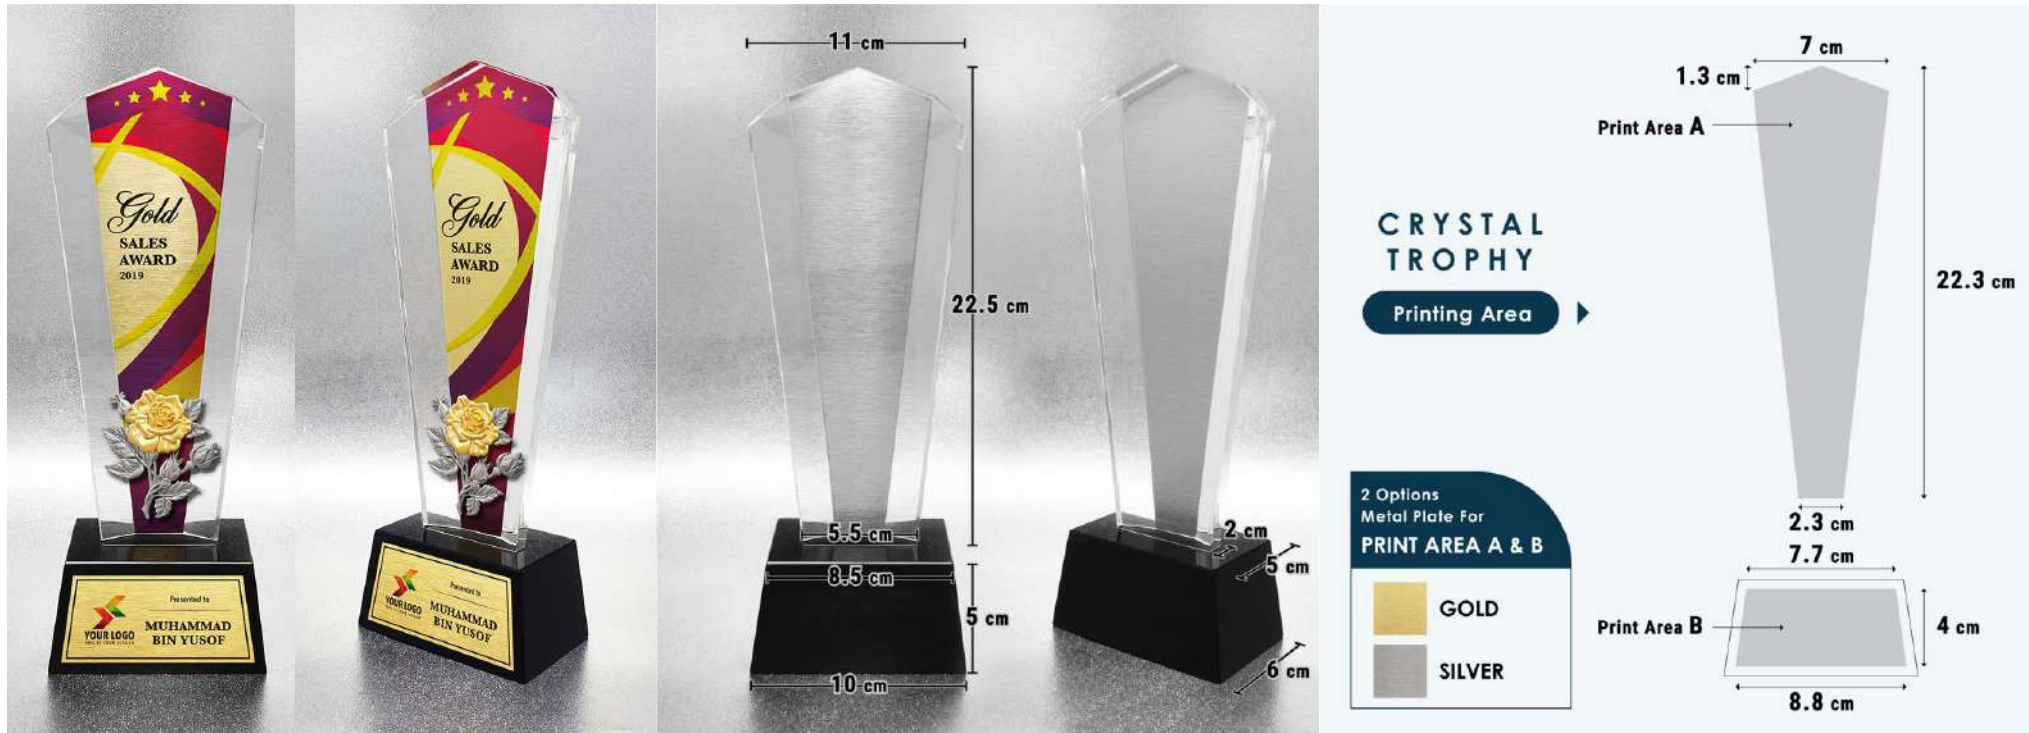

11" Crystal Award Trophy With Gold Plated Pewter: Hibiscus Flower (Bunga Raya)

Code: CT1_668/7GFS_AW094

Gift Box Size : Approx. 20 cm (W) x 33.5 cm (L) x 7 cm (H)

RM420.00

CRYSTAL AWARD THROPHY

Crystal Trophy 11"