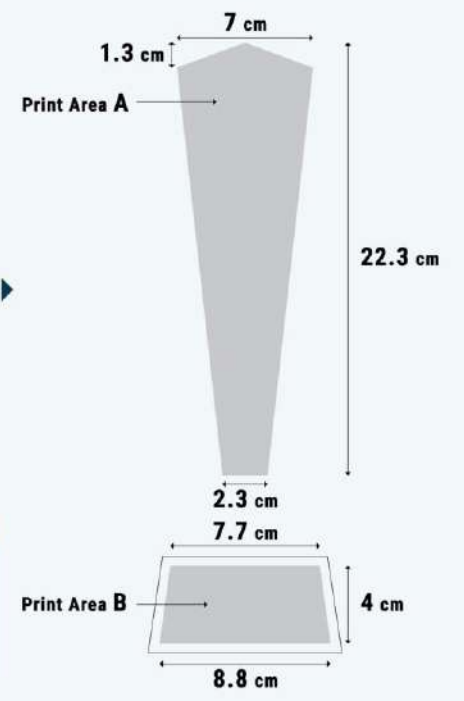

CRYSTAL TROPHY

Printing Area

2 Options Metal Plate For PRINT AREA A & B

- GOLD
- SILVER