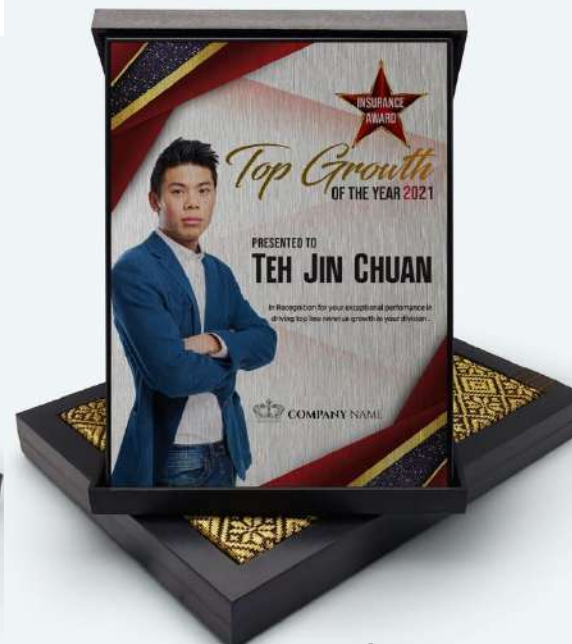

RM102.00

BUDGET PLAQUE

5" x 7"

5" X 7" Exclusive Budget Plaque Black Frame
 Budget Plaque Size : Approx. 5" x 7"
 H 17.7 cm x 12.5 cm x 1.8 cm
RM57.00

FREE STANDING / WALL HANGING

BUDGET PLAQUE

6" x 8"

6" x 8" Budget Plaque with Premium Box
 Wood Plaque Size : Approx. 19 cm (L) x 14 cm (W) x 0.6 cm (H)
 Gift Box Size : Approx. 20.2 cm (L) x 15.2 cm (W) x 2.5cm (H)