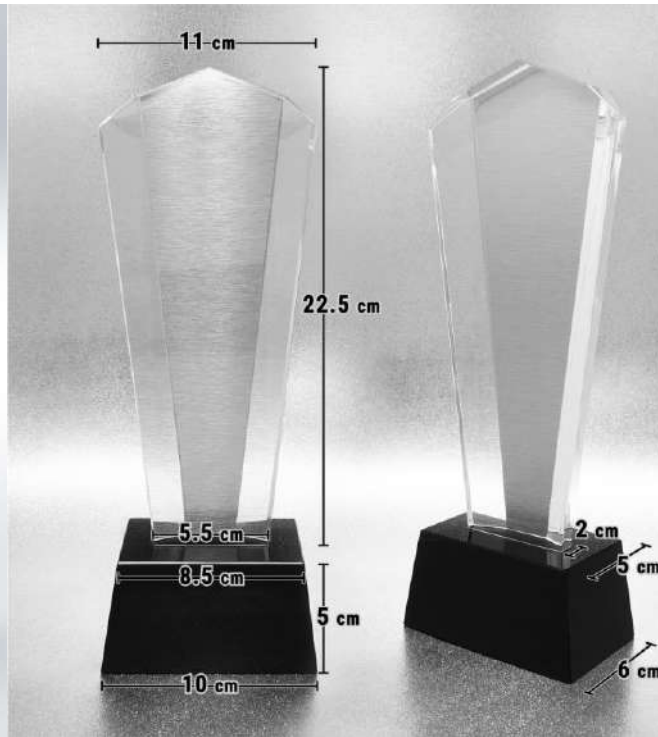

CRYSTAL AWARD THROPHY

Crystal Trophy 11"