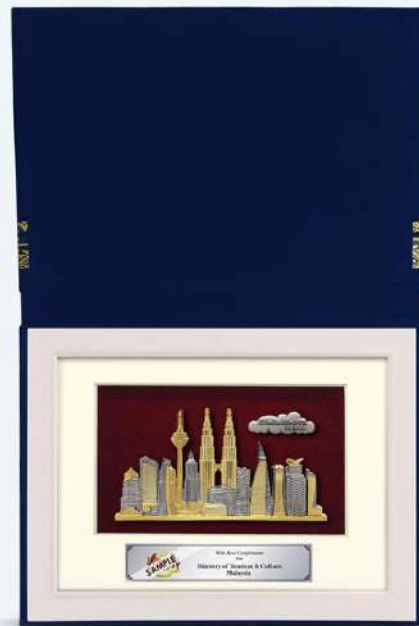

FREE STANDING BOOK FRAME

BOOK FRAME

7" X 9"

**Book Frame with Gold Plated Pewter : Putrajaya Landmark
Code : 156GB**

Frame Size : Horizontal 7" x 9" (Approx. 17.8cm (h) x 23cm (w))

RM255.00

FREE STANDING BOOK FRAME