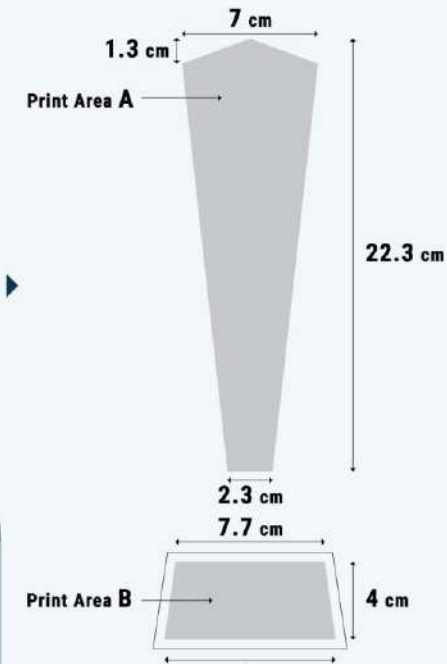

CRYSTAL AWARD THROPHY

Crystal Trophy 11"

CRYSTAL TROPHY
Printing Area

2 Options
Metal Plate For
PRINT AREA A & B
GOLD
SILVER

11" Crystal Award Trophy With Gold Plated Pewter: Lily Flower
Code: CT1_216GF_AW091
Gift Box Size : Approx. 20 cm (W) x 33.5 cm (L) x 7 cm (H)
RM420.00

Comes With Good Quality WOODEN SONGKET GIFT BOX