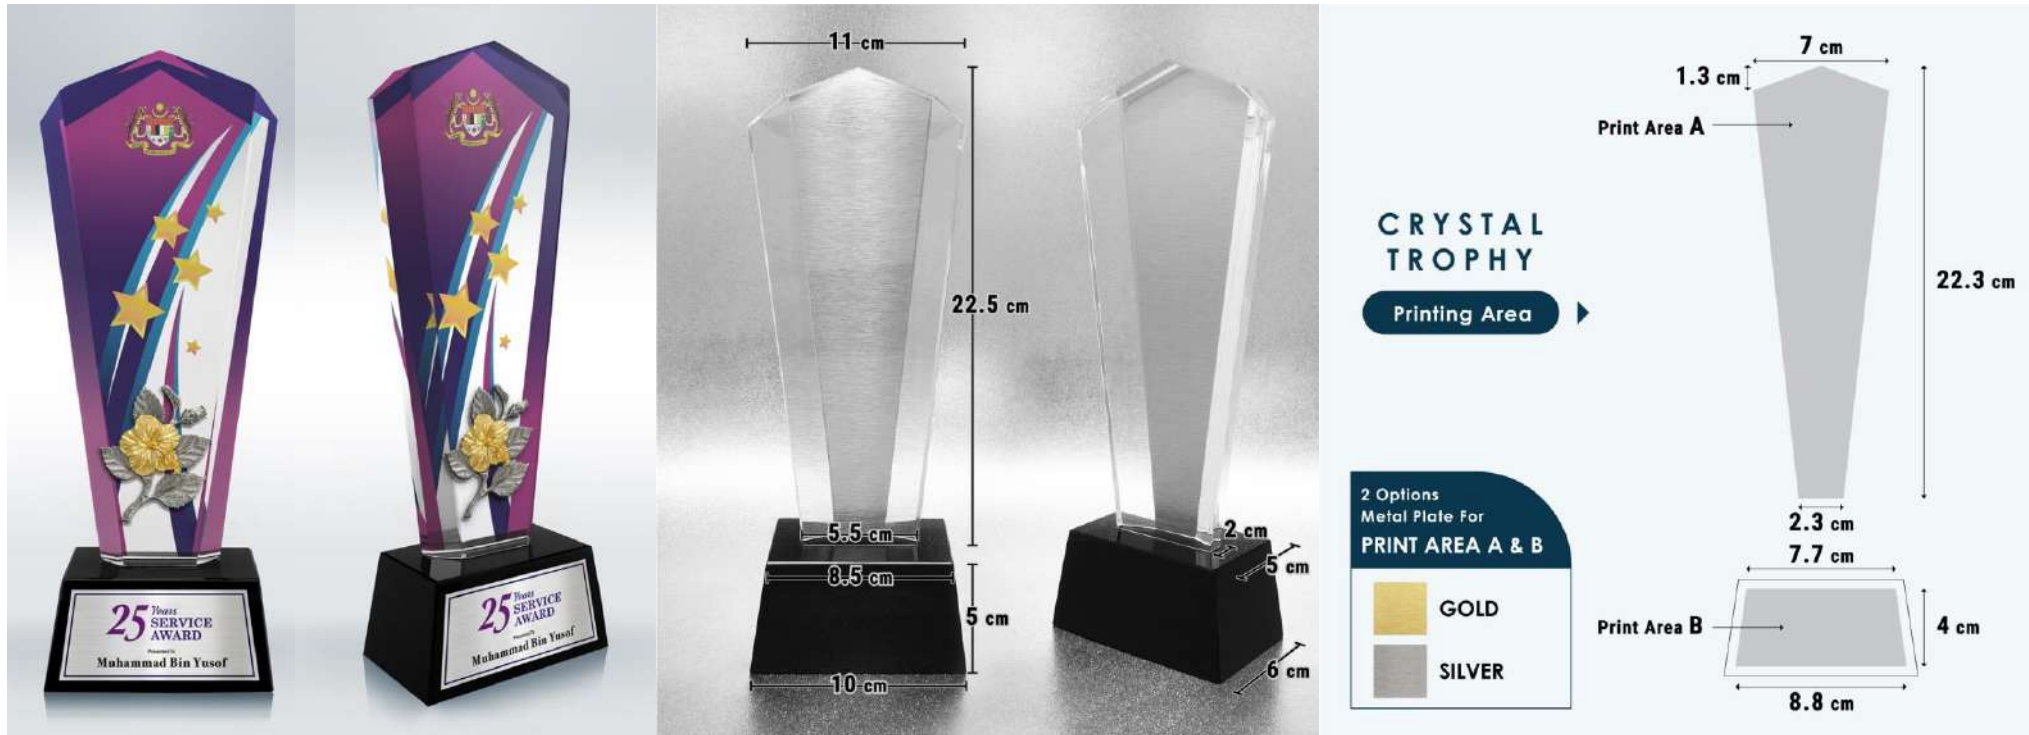

CRYSTAL AWARD THROPHY

Crystal Trophy 11"

CLEAR CRYSTAL

HALF CLEAR CRYSTAL