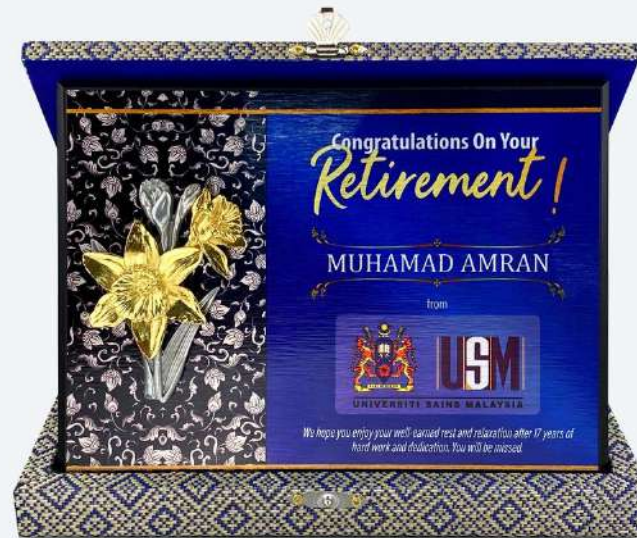

FREE STANDING BOOK FRAME

BOOK FRAME

7" X 9"

Book Frame with Gold Plated Pewter : Tepak Sireh
Code : 149GB
Frame Size : Vertical 7" x 9" (Approx. 17.8cm x 23cm)
RM255.00

FREE STANDING BOOK FRAME

Book Frame with Gold Plated Pewter : Tepak Sireh
Code : 179GB
Frame Size : Vertical 7" x 9" (Approx. 17.8cm (w) x 23cm (h))
RM255.00

RM255.00

BOOK FRAME

8" X 10"

**Book Frame with Gold Plated Pewter : Asian Arowana
Code : 638GB**

Frame Size : Horizontal 8" x 10" (Approx. 20.3cm (h) x 25.4cm (w))

RM270.00

FREE STANDING BOOK FRAME

**Book Frame with Gold Plated Pewter : Malaysia Landmark
Code : 190GB**

Frame Size : Vertical 7" x 9" (Approx. 17.8cm (w) x 23cm (h))

RM270.00

FREE STANDING BOOK FRAME

SONGKET FRAME

7" X 9"

PICK YOUR FAVORITE PEWTERS FROM
FRAME 7" x 7"

SONGKET BOX COLOR OPTIONS

- ROYALE GOLDEN
- GOLDEN BLUE
- GOLDEN RED

* Songket Design/Colour subject to stock availability.

7" X 9" Songket Plaque With Gold Plated Pewter
Frame Size : 7" x 9"
Songket Box Size : H 3.5 cm x 22.9 cm x 17.8 cm
RM207.00

PICK YOUR FAVORITE PEWTERS FROM
FRAME 7" x 7"