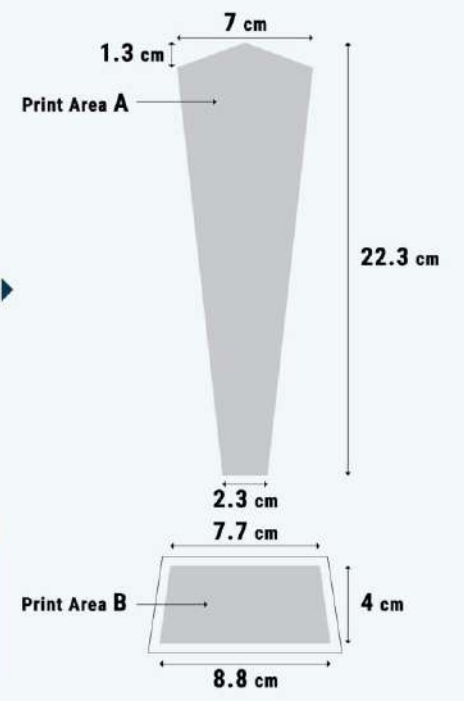

CRYSTAL TROPHY

Printing Area

2 Options Metal Plate For PRINT AREA A & B

- GOLD
- SILVER

CRYSTAL TROPHY

1. **FREE**
2. 1 Hard Board Gift Box (Pearl Linen Blue)
   - 2 Custom Made Gold or Silver Metal Plate

	GA803: Small Star 1.3 cm (W) x 1.3cm (H)		GA807: Medium Star 3.2 cm (W) x 3cm (H)
	GA804: Small Star 1.7 cm (W) x 1.6cm (H)		GA808: Big Star 5.1 cm (W) x 4.9cm (H)
	GA805: Small Star 2.2 cm (W) x 2.1cm (H)		
	GA806: Medium Star 3.2 cm (W) x 3cm (H)		

GOLD ACCESSORIES

Star Series