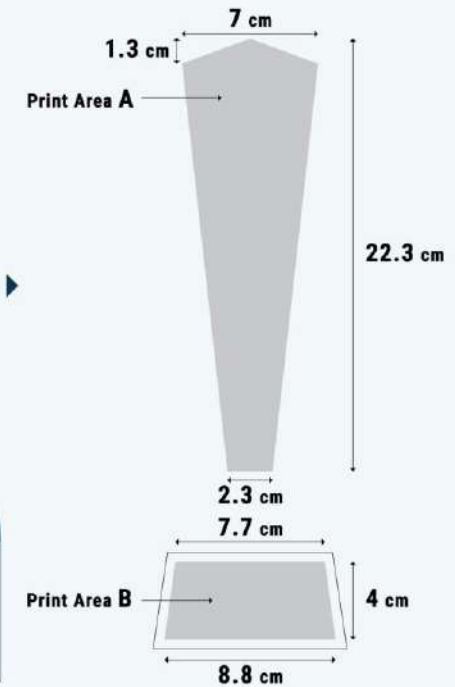

GA802 - Floral Ornamental
5.2cm (W) x 1.6 cm (H)

GOLD ACCESSORIES

Floral Ornamental Series

CRYSTAL AWARD THROPHY

Crystal Trophy 11"

CRYSTAL TROPHY
Printing Area

2 Options
Metal Plate For
PRINT AREA A & B

	GOLD
	SILVER