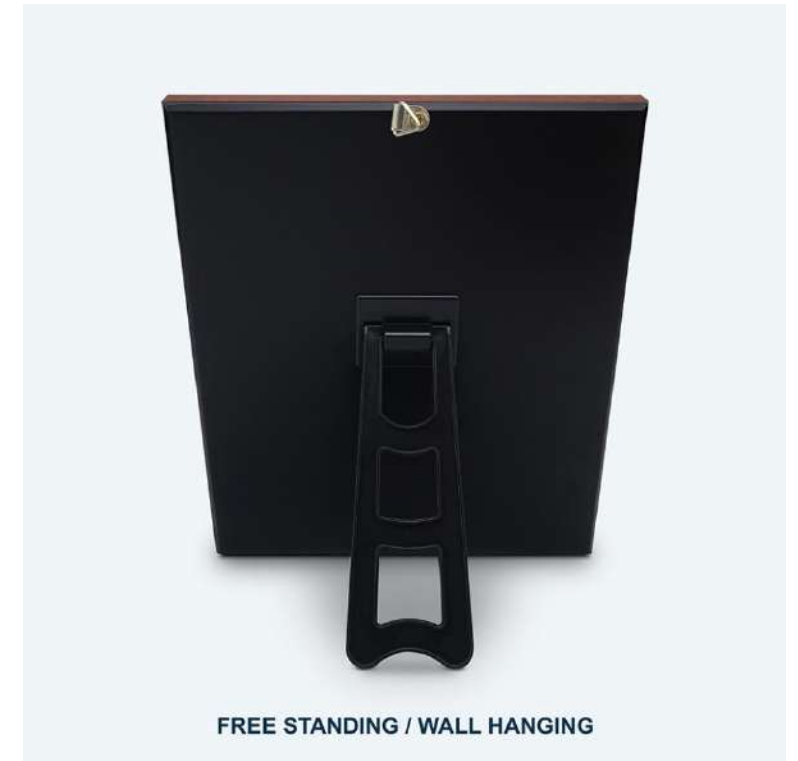

AWARD PLAQUE

WITHOUT PEWTER | FRAME SIZE : 7" x 9"

Frame Size : 7" x 9" (Approx. H 18.3 cm x 23.2 cm x 1.8 cm)

RM120.00

Appreciation Award Plaque
Code: AP2_AW395